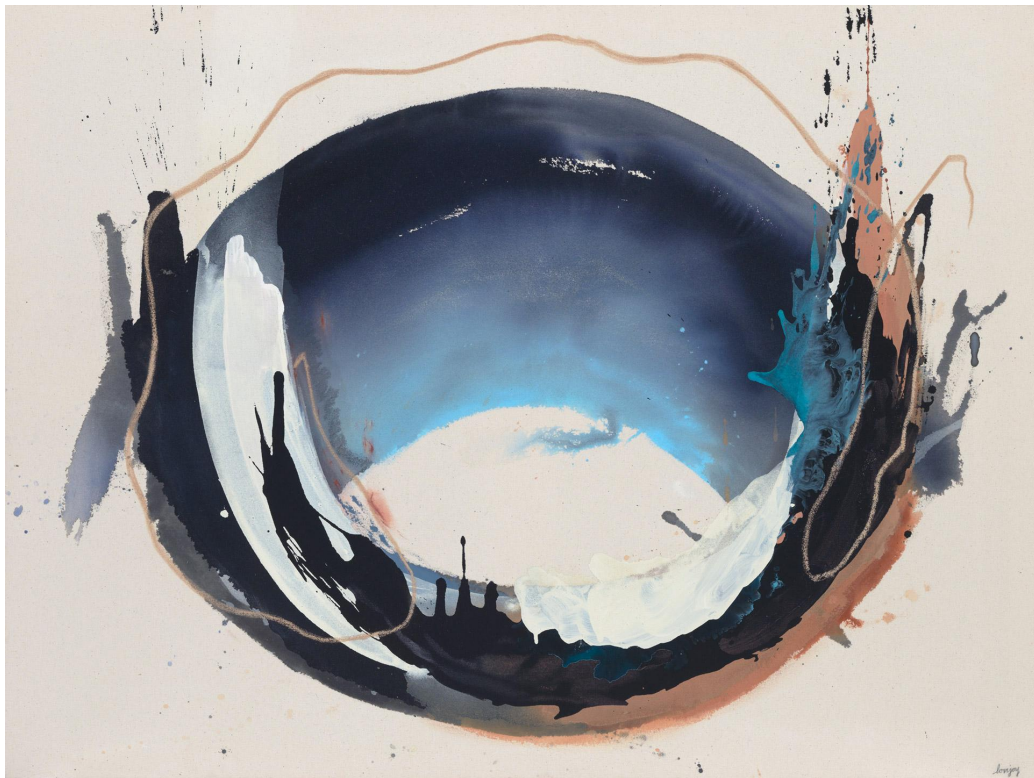

WANING MOON

36 x 48"

mixed media on raw canvas

Winter 2023

$2200 USD (unframed)