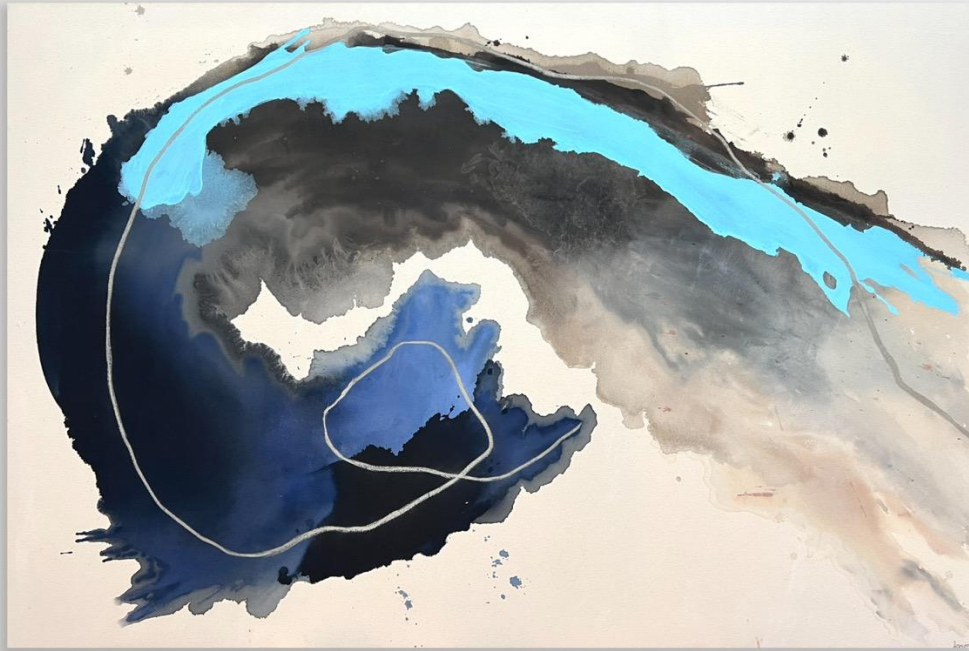

60 x 48"

mixed media on raw canvas

Summer 2023

\$3450 USD (unframed)

WHICH DIRECTION

48 x 72" (two panel)
mixed media on raw
canvas
Spring 2022
\$3900 USD (unframed)

WINTER SOLSTICE

48 x 72"

mixed media on raw canvas

Winter 2023

\$3800 USD (unframed)

SUMMER SOLSTICE

48 x 72"

mixed media on raw canvas

Winter 2023

\$3800 USD (unframed)